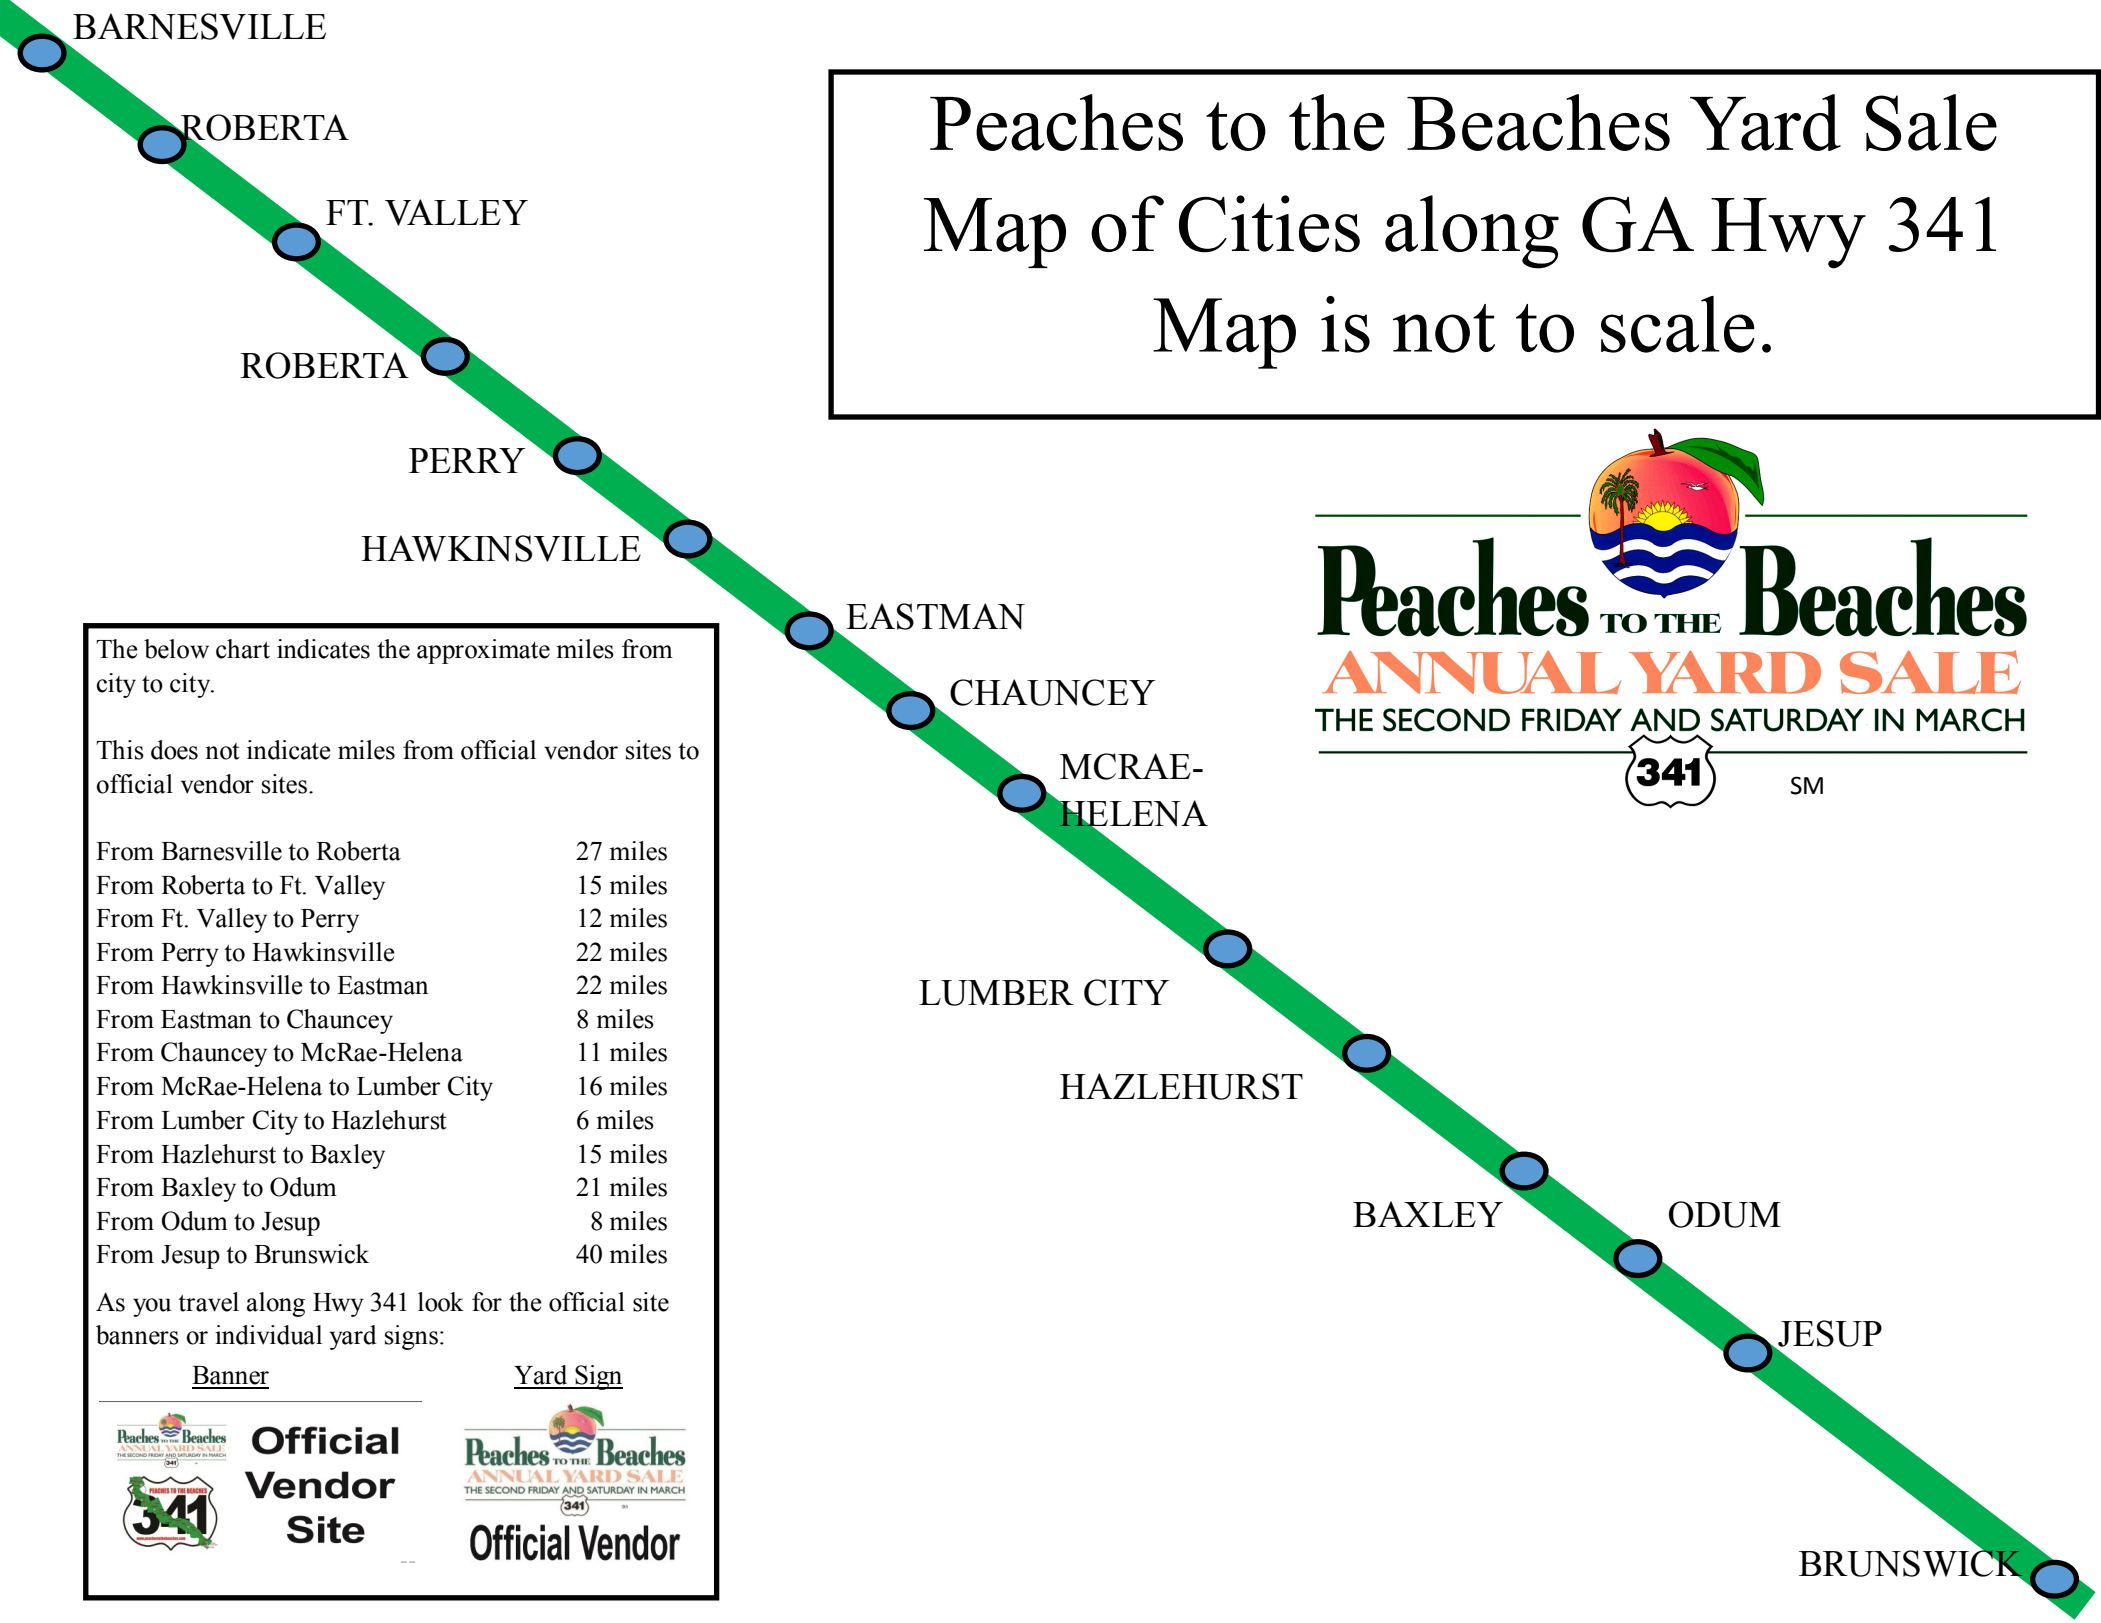

Peaches to the Beaches Yard Sale

Map of Cities along GA Hwy 341

Map is not to scale.

The below chart indicates the approximate miles from city to city.
 This does not indicate miles from official vendor sites to official vendor sites.

From Barnesville to Roberta	27 miles
From Roberta to Ft. Valley	15 miles
From Ft. Valley to Perry	12 miles
From Perry to Hawkinsville	22 miles
From Hawkinsville to Eastman	22 miles
From Eastman to Chauncey	8 miles
From Chauncey to McRae-Helena	11 miles
From McRae-Helena to Lumber City	16 miles
From Lumber City to Hazlehurst	6 miles
From Hazlehurst to Baxley	15 miles
From Baxley to Odum	21 miles
From Odum to Jesup	8 miles
From Jesup to Brunswick	40 miles

As you travel along Hwy 341 look for the official site banners or individual yard signs:

<u>Banner</u>	<u>Yard Sign</u>
<p>Official Vendor Site</p>	<p>Official Vendor</p>